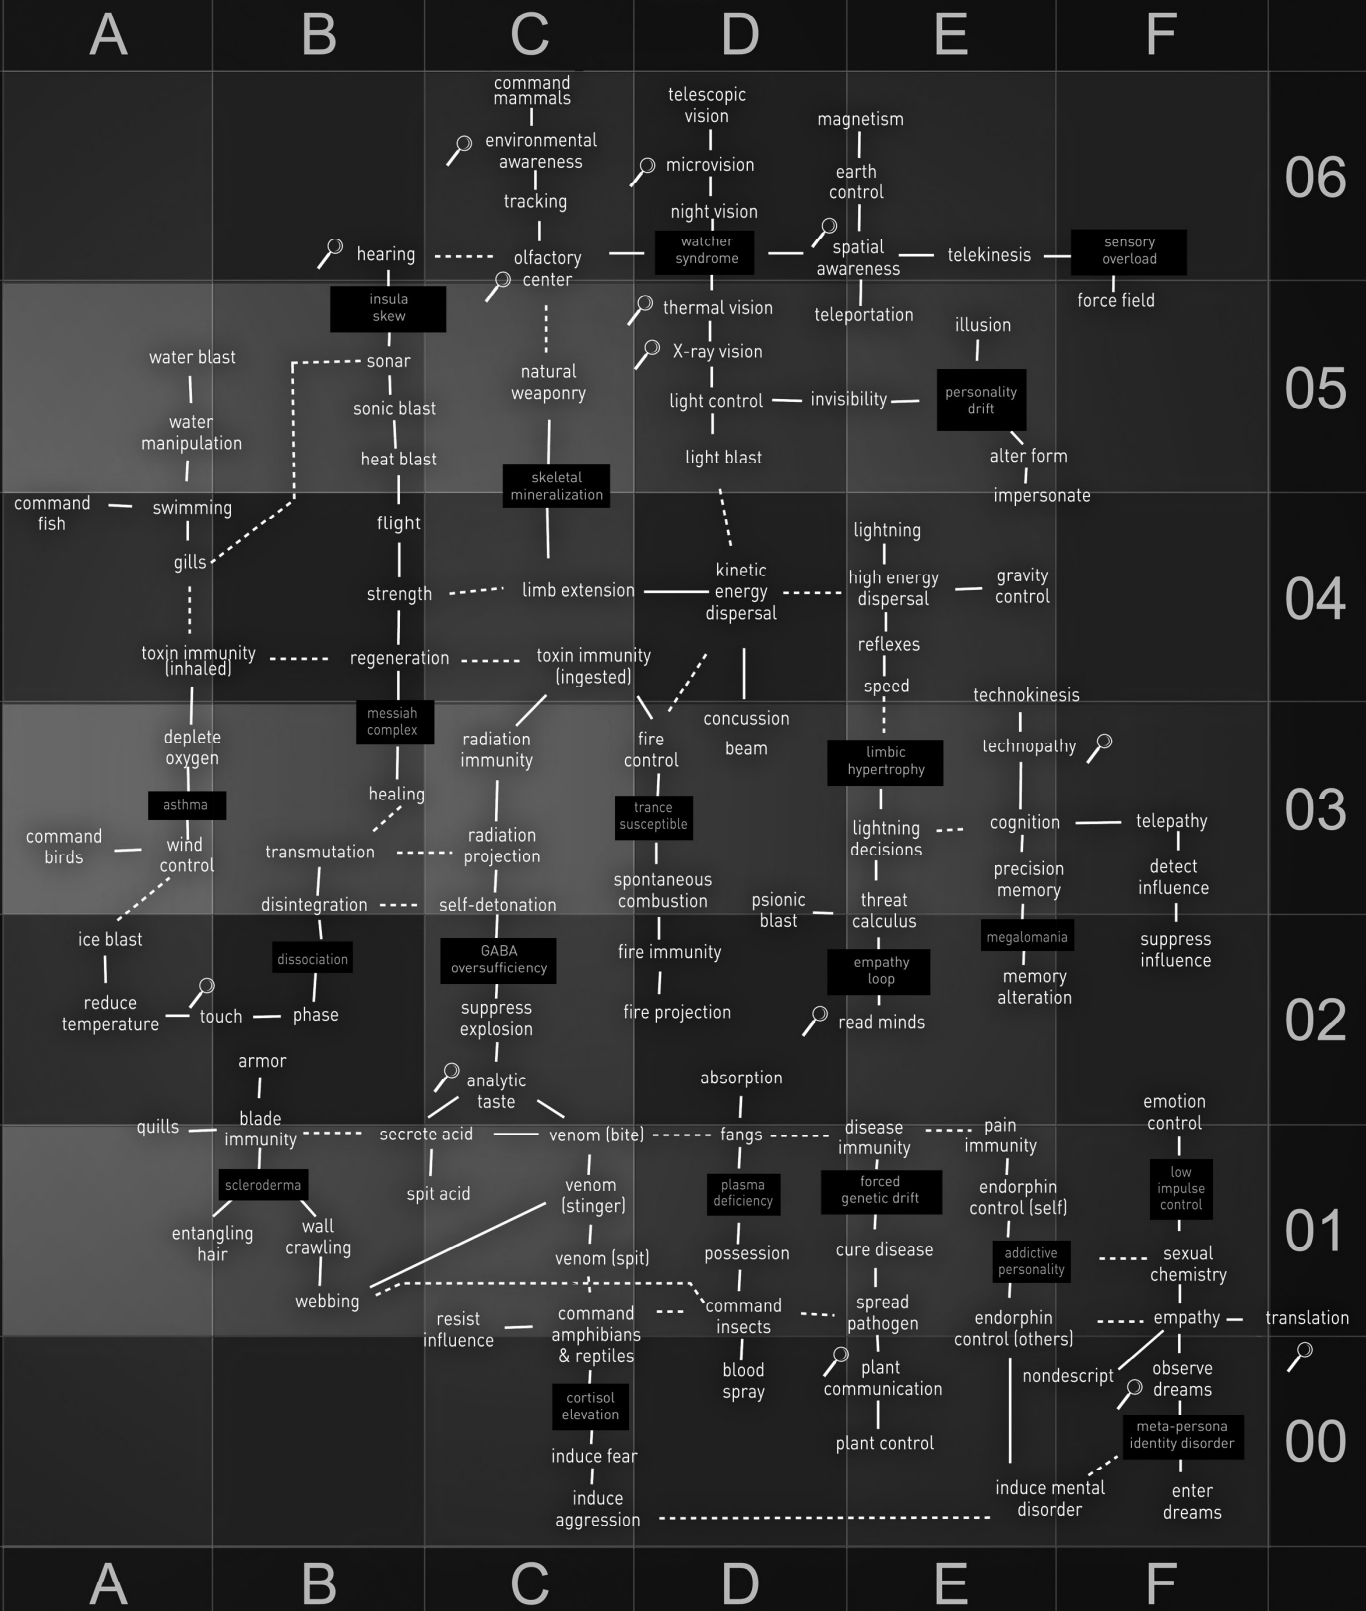

THE QUADE DIAGRAM

healing general power asthma GRF ----- correlated power
hearing investigative power ————— connected power